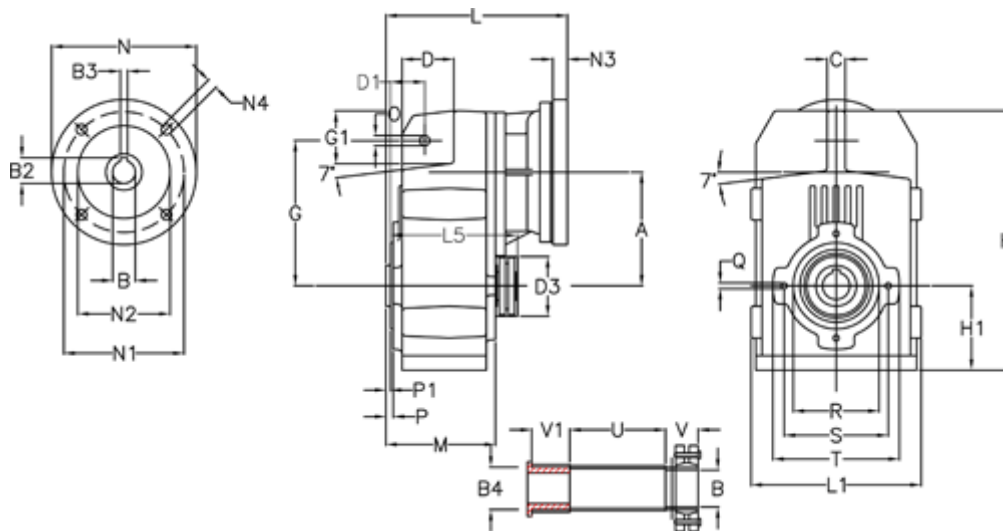

Article number: 29560100868130  
 Description: Shaft mounted gear  
 A102QF25-8,6-P80B5

## Measures

A = 112.50	D1 = 35.0	I5 = 159.5	P1 = 3.0	V = 41
B = 25	d3 = 77	M = 100.5	Q = M8x12	V1 = 48
B1 = 19	G = 140	N = 200	R = 80	
B2 = 21.8	G1 = 51.0	N1 = 165	S = 100	
B3 = 6	H = 251.0	N2 = 130	T = 120	
B4 = 25	H1 = 84.0	N4 = M10x20	Tightening torque Nm adapter bushing = 6.0	
C = 20	L = 205.0	O = 11	Tightening torque Nm shrink disc = 7.0	
D = 47.5	L1 = 170	P = 4.5	U = 83.0	